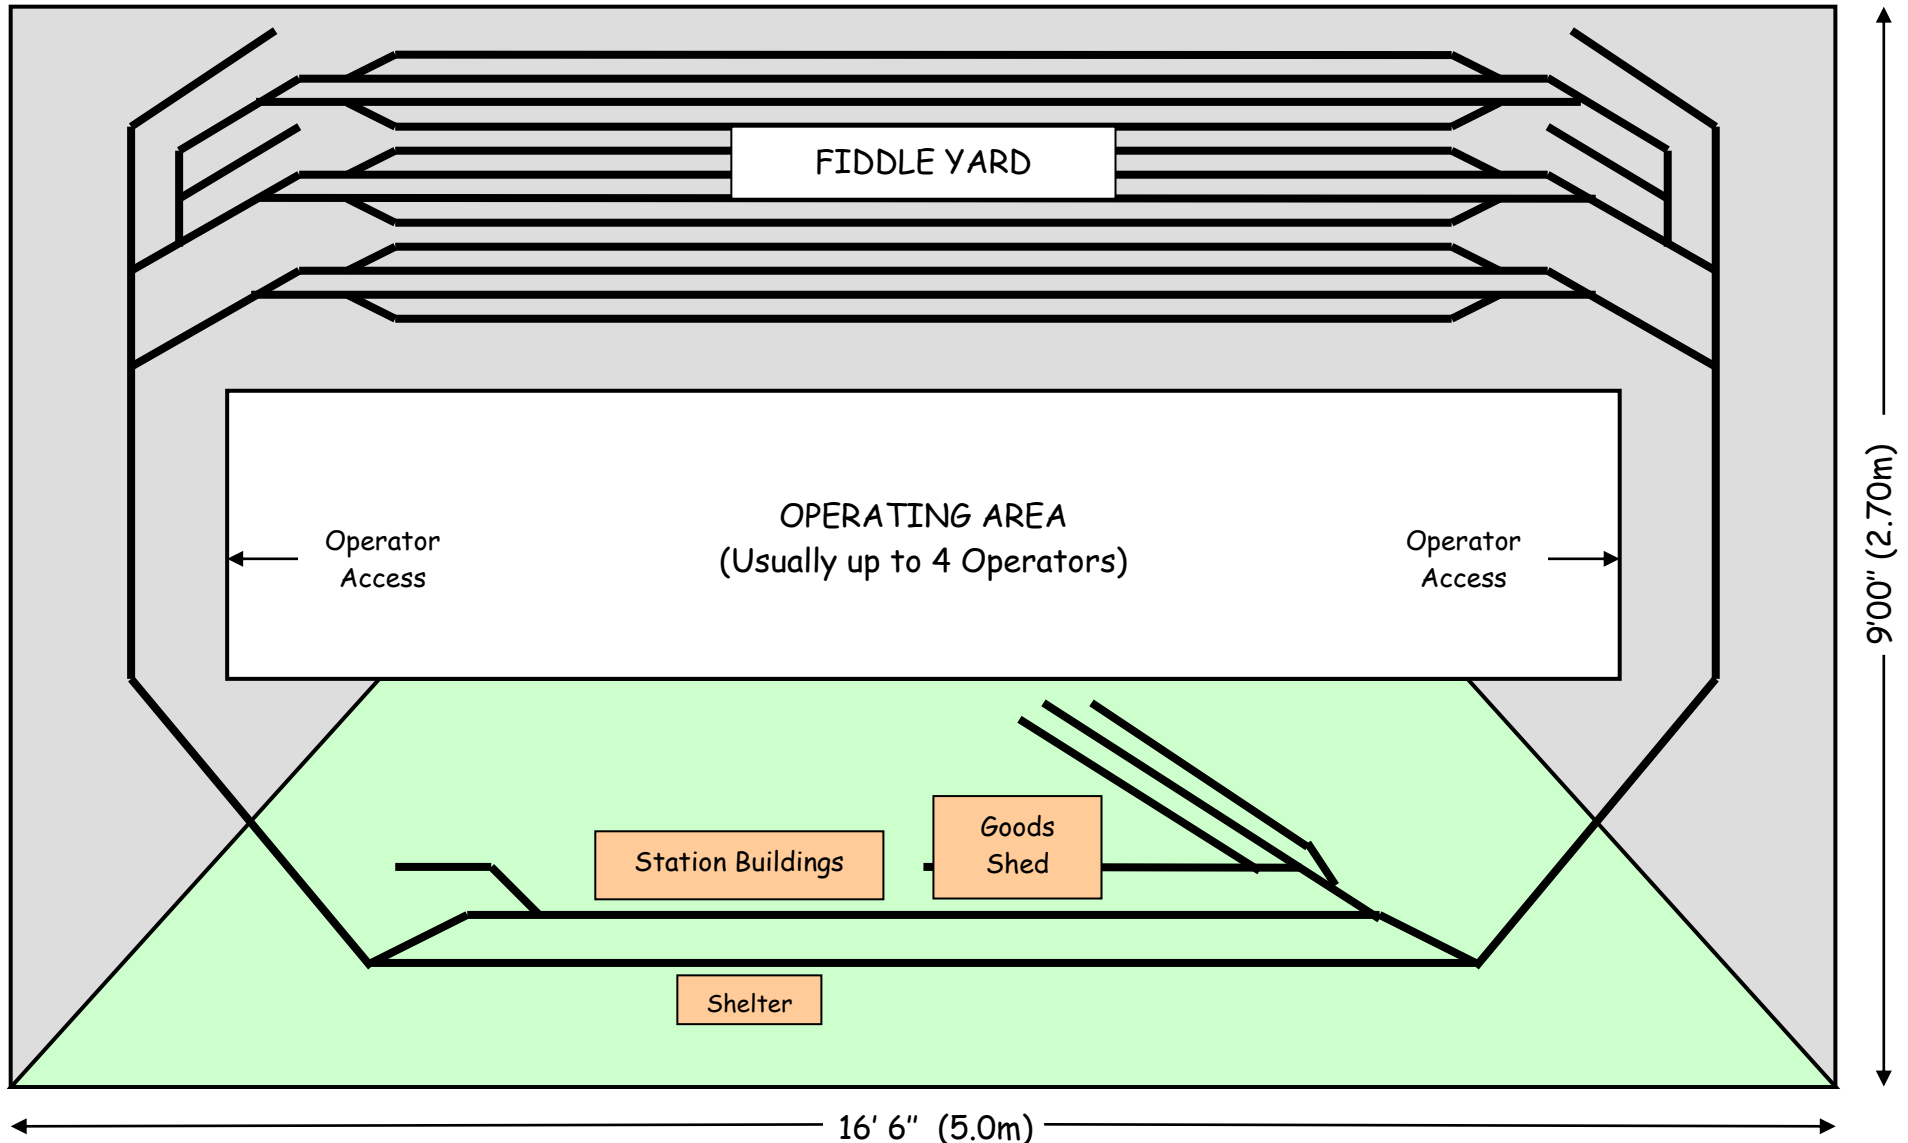

WIVELISCOMBE

TRACKPLAN & REQUIRMENTS

View from this Side Only

Plan not to scale

Power Supply: 1 X 13amp socket

Overhead Clearance 8'00" (2.4m)